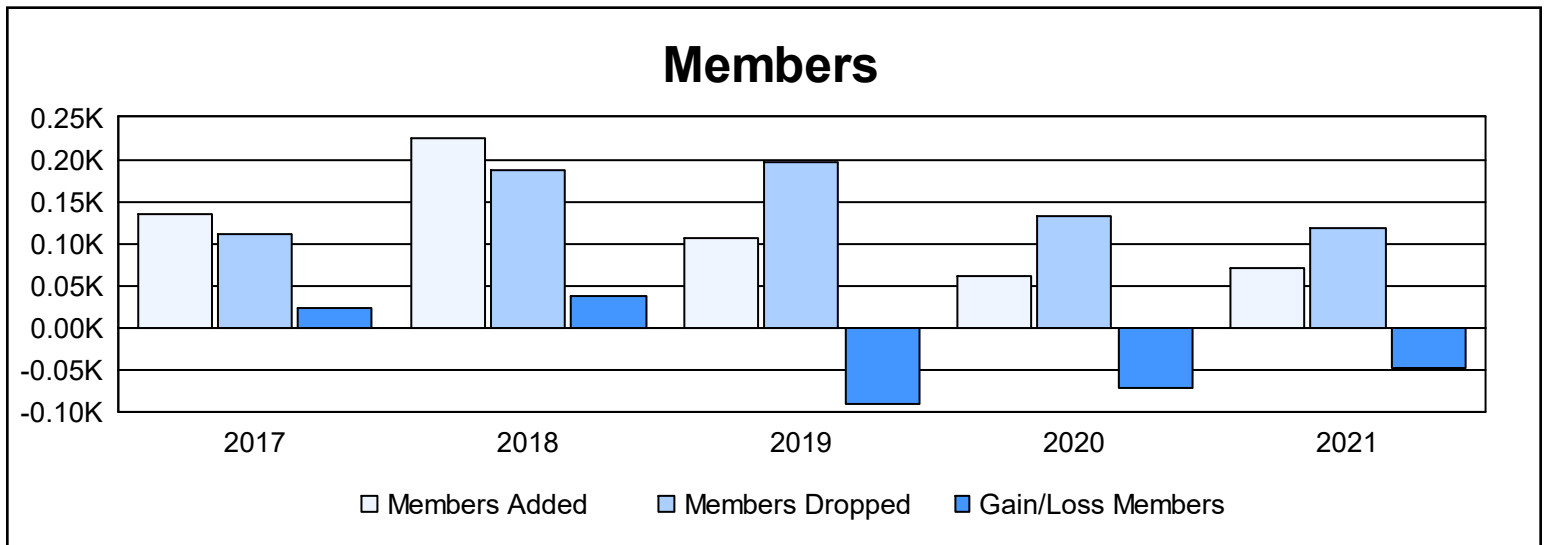

Year	New Clubs	Dropped Clubs	Gain/ Loss Clubs	New Members	Charter Members	Reinstate Members	Transfer Members	Total Member Added	Total Members Dropped	Gain/ Loss Members
2016-2017	0	0	0	124	1	4	6	135	111	24
2017-2018	4	1	3	139	77	5	4	225	187	38
2018-2019	0	1	-1	94	1	5	6	106	197	-91
2019-2020	0	1	-1	52	1	4	4	61	133	-72
2020-2021	0	0	0	64	2	2	3	71	118	-47
<b>Average</b>	<b>1</b>	<b>1</b>	<b>0</b>	<b>95</b>	<b>16</b>	<b>4</b>	<b>5</b>	<b>120</b>	<b>149</b>	<b>-30</b>

### Membership Composition June 2021 Cumulative