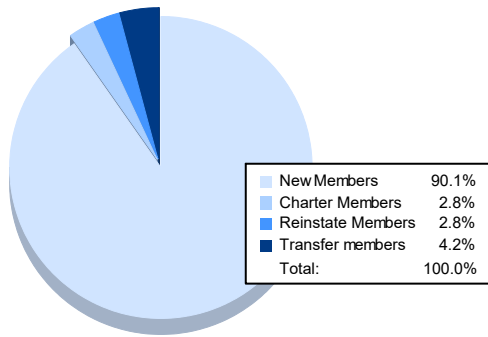

Year	New Clubs	Dropped Clubs	Gain/ Loss Clubs	New Members	Charter Members	Reinstate Members	Transfer Members	Total Member Added	Total Members Dropped	Gain/ Loss Members
2016-2017	0	0	0	124	1	4	6	135	111	24
2017-2018	4	1	3	139	77	5	4	225	187	38
2018-2019	0	1	-1	94	1	5	6	106	197	-91
2019-2020	0	1	-1	52	1	4	4	61	133	-72
2020-2021	0	0	0	64	2	2	3	71	118	-47
<b>Average</b>	<b>1</b>	<b>1</b>	<b>0</b>	<b>95</b>	<b>16</b>	<b>4</b>	<b>5</b>	<b>120</b>	<b>149</b>	<b>-30</b>

### Membership Composition June 2021 Cumulative